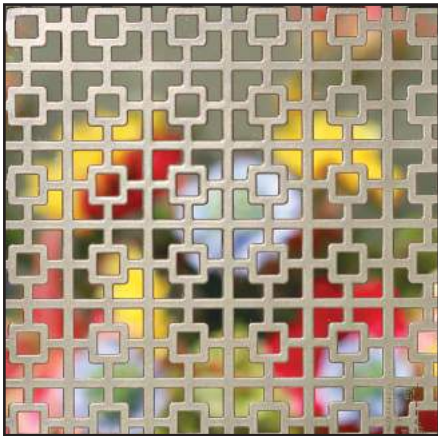

Albany Door Company, Inc.

MIDCENTURY MODERN STYLES

1011

1012

1013

1015

1017

All the above styles are available in Smooth Fiberglass(SB), Oak Textured Fiberglass(TB), and Smooth Steel(S)

Chain Link

Four doorglass textures and five differnt door styles gives you the flexibility to create a unique look that compliments the architecture of your home.

Circuit

Cubed

Frosted

Albany Door Company
5846 W. 66th St.
Bedford Park, IL 60638